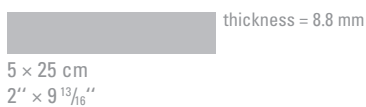

WALL

MENORCA 

shades and textures

Photos and illustrations shown for general guidance only.

colors

sizes

| code | colors | sizes | grade | conv. | pcs box | boxes-pall. |
|---------|--------------|-----------|-------|-------|---------|-------------|
| CA1800 | White Glossy | 5 × 25 cm | - | 7.43 | 80 | 56 |
| CA18000 | White Matt | 5 × 25 cm | - | 7.43 | 80 | 56 |
| CA1801 | Grey Glossy | 5 × 25 cm | - | 7.43 | 80 | 56 |
| CA1802 | Black Glossy | 5 × 25 cm | - | 7.43 | 80 | 56 |
| CA18020 | Black Matt | 5 × 25 cm | - | 7.43 | 80 | 56 |