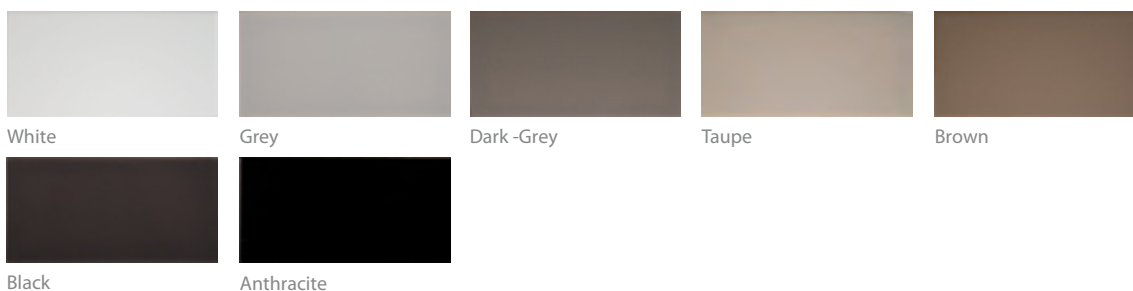

Photos and illustrations shown for general guidance only.

shades and textures

colors

sizes

code	colors	sizes	grade	conv.	pcs box	boxes-pall.
CA162	White	10 × 20 cm	—	4.5	76	—
Disc. CA163	Grey	10 × 20 cm	—	4.5	76	—
Disc. CA164	Dark Grey	10 × 20 cm	—	4.5	76	—
Disc. CA165	Taupe	10 × 20 cm	—	4.5	76	—
Disc. CA166	Brown	10 × 20 cm	—	4.5	76	—
Disc. CA167	Anthracite	10 × 20 cm	—	4.5	76	—
Disc. CA168	Black	10 × 20 cm	—	4.5	76	—