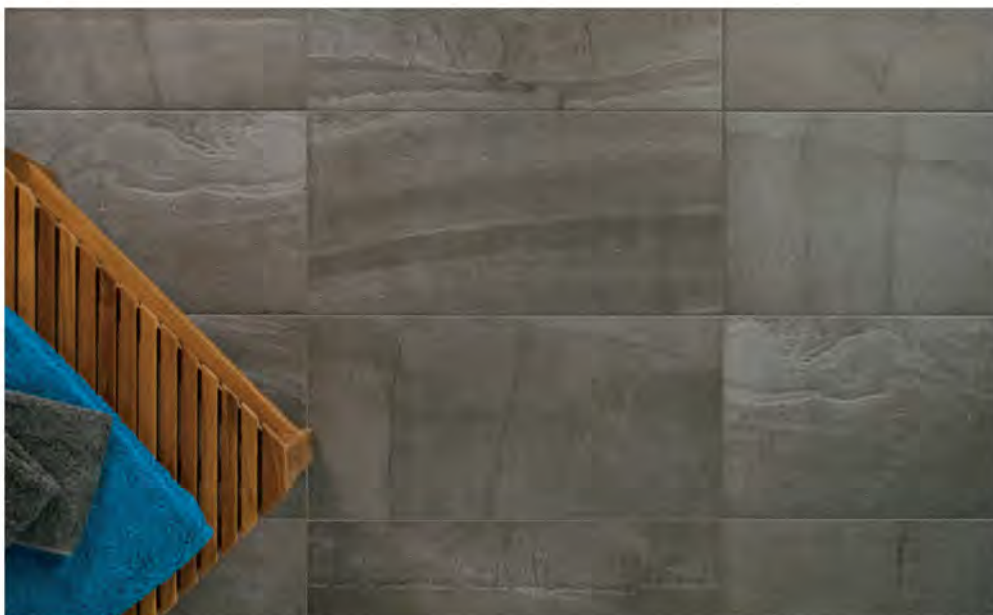

PORCELAINE ÉMAILLÉE / GLAZED PORCELAIN

STONE C 

nuances et textures
shades and textures

Photos et illustrations à titre indicatif seulement. Photos and illustrations shown for general guidance only.

couleur colors

White

Beige

Sand

Light Grey

Dark Grey

formats sizes

30 × 60,4 cm
12" × 24"

30,5 × 61 cm
12 1/16" × 24 1/16"

STONE C (SUITE)

GLAZED PORCELAIN

notes and technical features

shades and textures

Photos and illustrations shown for general guidance only.

colors

White

Beige

Sand

Light Grey

Dark Grey

sizes

30×60,4 cm
12"×24"

30,5×61 cm
12 1/16"×24 1/16"

22,5×90 cm
8 7/8"×35 7/16"

10×30 cm
3 15/16"×12"