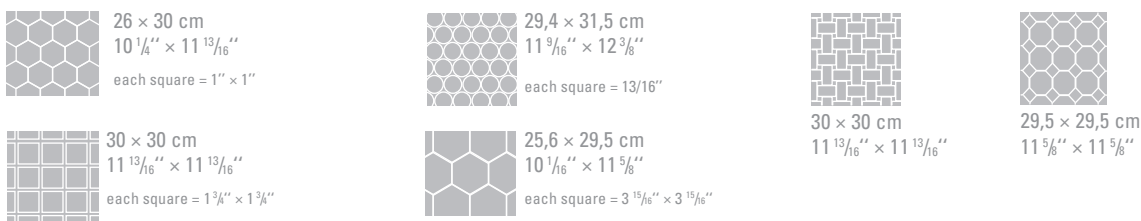

GLAZED PORCELAIN

MOSAÏQUE HEX & DAC

Photos and illustrations shown for general guidance only.

shades and textures

colors

sizes

code	colors	sizes	grade	conv.	pcs box	boxes-pall.
CA0200H	Hex. 25 mm White Matt	26 × 30 cm	3	1,19	23	54
CA0200HM	Hex. 25 mm White Matt & Glossy	26 × 30 cm	3	1,19	23	54
CA0200R	Round 20 mm White Matt	29,4 × 31,5 cm	3	1	20	54
CA0201H	Hex. 25 mm Black Matt	26 × 30 cm	3	1,19	23	54
CA0201HM	Hex. 25 mm Black Matt & Glossy	26 × 30 cm	3	1,19	23	54
CA0202HM	Hex 25 mm White & Black	26 × 30 cm	3	1,19	23	54
CA0203	Square 45 mm White	30 × 30 cm	3	1	11	108
CA0203HM	Hex.100 mm White Matt	25,6 × 29,5 cm	3	1,23	20	54
CA0204	Square 45 mm Black	30 × 30 cm	3	1	11	108
CA0204HM	Hex.100 mm Black Matt	25,6 × 29,5 cm	3	1,23	20	54
CA0205	Basket White & Black	30 × 30 cm	3	1	11	108
CA0206	Octo White & Black	29,5 × 29,5 cm	3	1,07	11	108