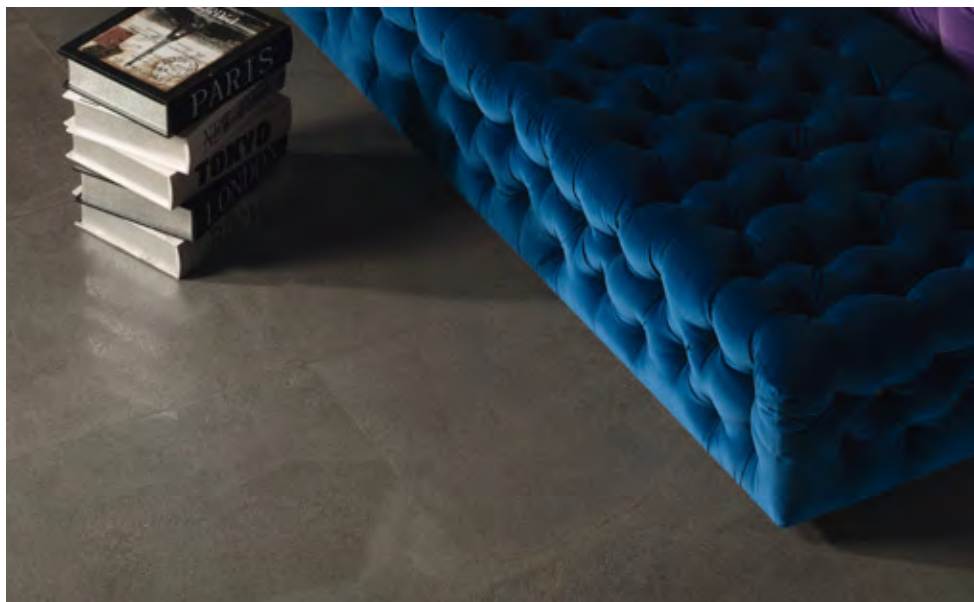

MORE 

notes and technical features

frost resistant

eco-responsible

shades and textures

Medium

Photos and illustrations shown for general guidance only.

colors

White

Beige

Grey

Tortora

Nero

sizes

12" × 23" ³/₄
30 × 60 cm

23" ³/₄ × 23" ³/₄
60 × 60 cm