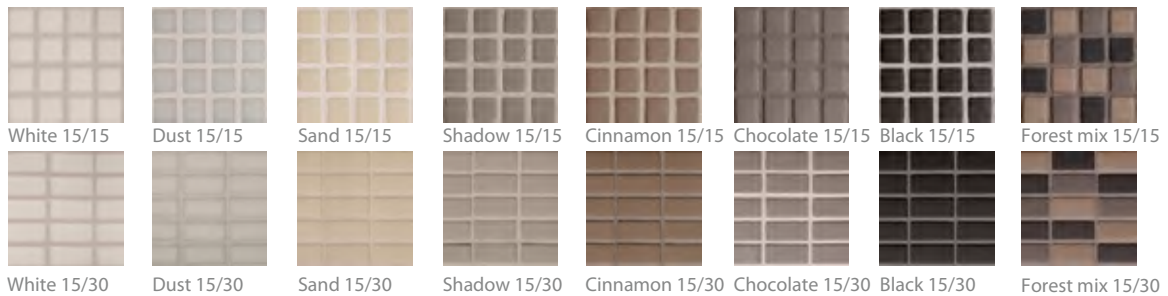

shades and textures

Photos and illustrations shown for general guidance only.

colors

sizes

chaque carreau = 1,5 × 1,5 cm
each square = 5/8" × 5/8"

chaque carreau = 1,5 × 3 cm
each square = 5/8" × 1 1/8"

code	colors	sizes	grade	conv.	pcs box	boxes-pall.
CA126	White matt 15/15	30 × 30 cm	—	1	16	63
CA1261	White matt 15/30	30 × 30 cm	—	1	16	63
CA127	Dust matt 15/15	30 × 30 cm	—	1	16	63
CA1271	Dust matt 15/30	30 × 30 cm	—	1	16	63
CA128	Sand matt 15/15	30 × 30 cm	—	1	16	63
CA1281	Sand matt 15/30	30 × 30 cm	—	1	16	63
CA129	Shadow matt 15/15	30 × 30 cm	—	1	16	63
CA1291	Shadow matt 15/30	30 × 30 cm	—	1	16	63
CA130	Cinnamon matt 15/15	30 × 30 cm	—	1	16	63
CA1301	Cinnamon matt 15/30	30 × 30 cm	—	1	16	63
CA131	Chocolate matt 15/15	30 × 30 cm	—	1	16	63
CA1311	Chocolate matt 15/30	30 × 30 cm	—	1	16	63
CA132	Black matt 15/15	30 × 30 cm	—	1	16	63
CA1321	Black matt 15/30	30 × 30 cm	—	1	16	63
CA134	Forest mix matt 15/15	30 × 30 cm	—	1	16	63