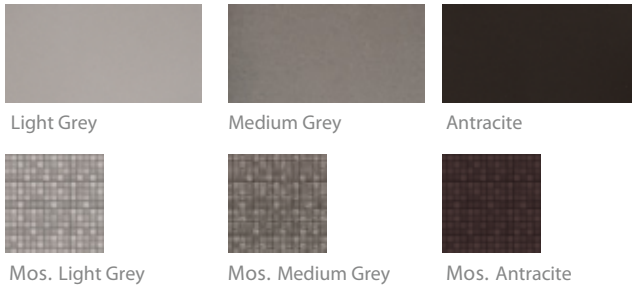

shades and textures

Photos and illustrations shown for general guidance only.

colors

sizes

code	colors	sizes	grade	conv.	pcs box	boxes-pall.
CA7420	White	30 × 60 cm	5	0,51	6	56
CA74201	White Lev	30 × 60 cm	4	0,51	6	56
CA7420M	White Mosaico	30 × 30 cm	4	1	11	—
CA7421	Almond	30 × 60 cm	5	0,51	6	56
CA74211	Almond Lev	30 × 60 cm	4	0,51	6	56
CA7421M	Almond Mosaico	30 × 30 cm	4	1	11	—
CA7422	Taupe	30 × 60 cm	5	0,51	6	56
CA74221	Taupe Lev	30 × 60 cm	4	0,51	6	56
CA7422M	Taupe Mosaico	30 × 30 cm	4	1	11	—
CA7423	Brown	30 × 60 cm	5	0,51	6	56
CA74231	Brown Lev	30 × 60 cm	4	0,51	6	56
CA7423M	Brown Mosaico	30 × 30 cm	4	1	11	—

shades and textures

Photos and illustrations shown for general guidance only.

colors

sizes

code	colors	sizes	grade	conv.	pcs box	boxes-pall.
CA7424	Light Grey	30 × 60 cm	5	0,51	6	56
CA74241	Light Grey Lev	30 × 60 cm	4	0,51	6	56
CA7424M	Light Grey Mosaico	30 × 30 cm	4	1	11	—
CA7425	Medium Grey	30 × 60 cm	5	0,51	6	56
CA74251	Medium Grey Lev	30 × 60 cm	4	0,51	6	56
CA7425M	Medium Grey Mosaico	30 × 30 cm	4	1	11	—
CA7426	Antracite	30 × 60 cm	5	0,51	6	56
CA74261	Antracite Lev	30 × 60 cm	4	0,51	6	56
CA7426M	Antracite Mosaico	30 × 30 cm	4	1	11	—