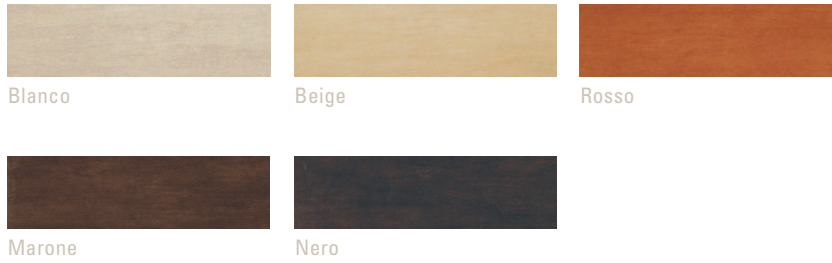

colors

available sizes

code	colors	sizes	grade	conv.	pcs. box	boxes-pall.
CA 7800	Blanco	30x120 cm	4	0,26	3	20
CA 7801	Beige	30x120 cm	4	0,26	3	20
CA 7802	Rosso	30x120 cm	4	0,26	3	20
CA 7803	Marone	30x120 cm	4	0,26	3	20
CA 7804	Nero	30x120 cm	4	0,26	3	20

notes
panel reference

shades and textures

A REPUTATION IN STONE

Prices subject to change without prior notice. Colors, sizes and shades may vary.