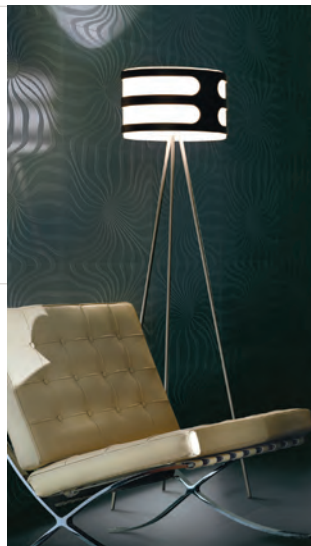

**colors**

Carbone

Pergamena

Madreperla

Optical

**available sizes**

20"x20"  
50x50 cm

code	colors	sizes	grade	conv.	pcs. box	boxes-pall.	unit price	sq ft price
CA 8100	Carbone	50X50 cm	3	0,37	4	36		
CA 8101	Pergamena	50X50 cm	3	0,37	4	36		
	Madreperla	50X50 cm	3	0,37	4	36		
	Optical	50X50 cm	3	0,37	4	36		

**notes**  
panel reference

**shades and textures**

	Faible Light
	Moyen Medium
	Fort Strong
	Aléatoire Random

**A REPUTATION IN STONE**

Prices subject to change without prior notice. Colors, sizes and shades may vary.