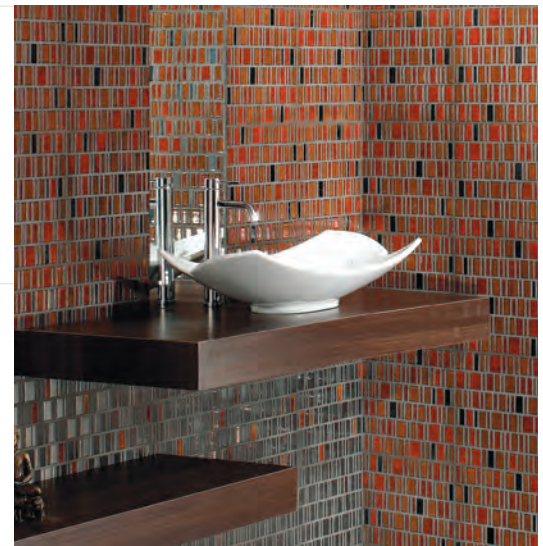

colors

available sizes

12"x12"
30x30 cm

code	colors	sizes	grade	conv.	pcs. box	boxes-pall.
CA 400	Metal	30x30 cm	—	1	11	50
CA 401A	Amber Low met.	30x30 cm	—	1	11	50
CA 401B	Amber High met.	30x30 cm	—	1	11	50
CA 402A	Blue Low met.	30x30 cm	—	1	11	50
CA 402B	Blue High met.	30x30 cm	—	1	11	50
CA 403A	Anthracite Low met.	30x30 cm	—	1	11	50
CA 403B	Anthracite High met.	30x30 cm	—	1	11	50

notes
panel reference

Wall lining

Some restrictions for installation should be considered. Contact your sales manager.

This product can oxidize with time.

shades and textures

A REPUTATION IN STONE

Prices subject to change without prior notice. Colors, sizes and shades may vary.